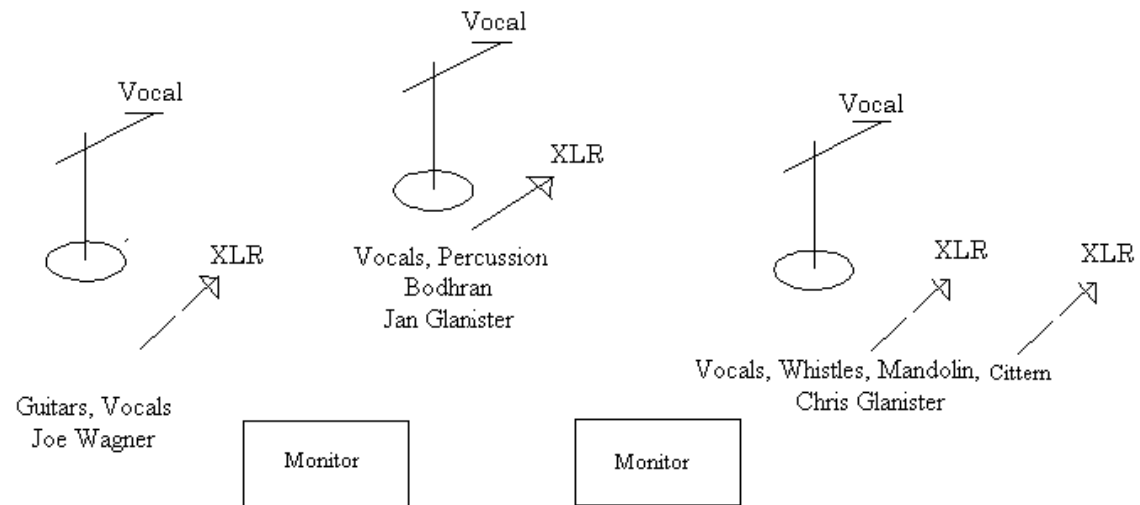

### Watch The Sky Stage Setup

For More Information contact Chris Glanister at  
425-218-5872 (Cell) or email at [chrisg@watchthesky.net](mailto:chrisg@watchthesky.net)

Audience